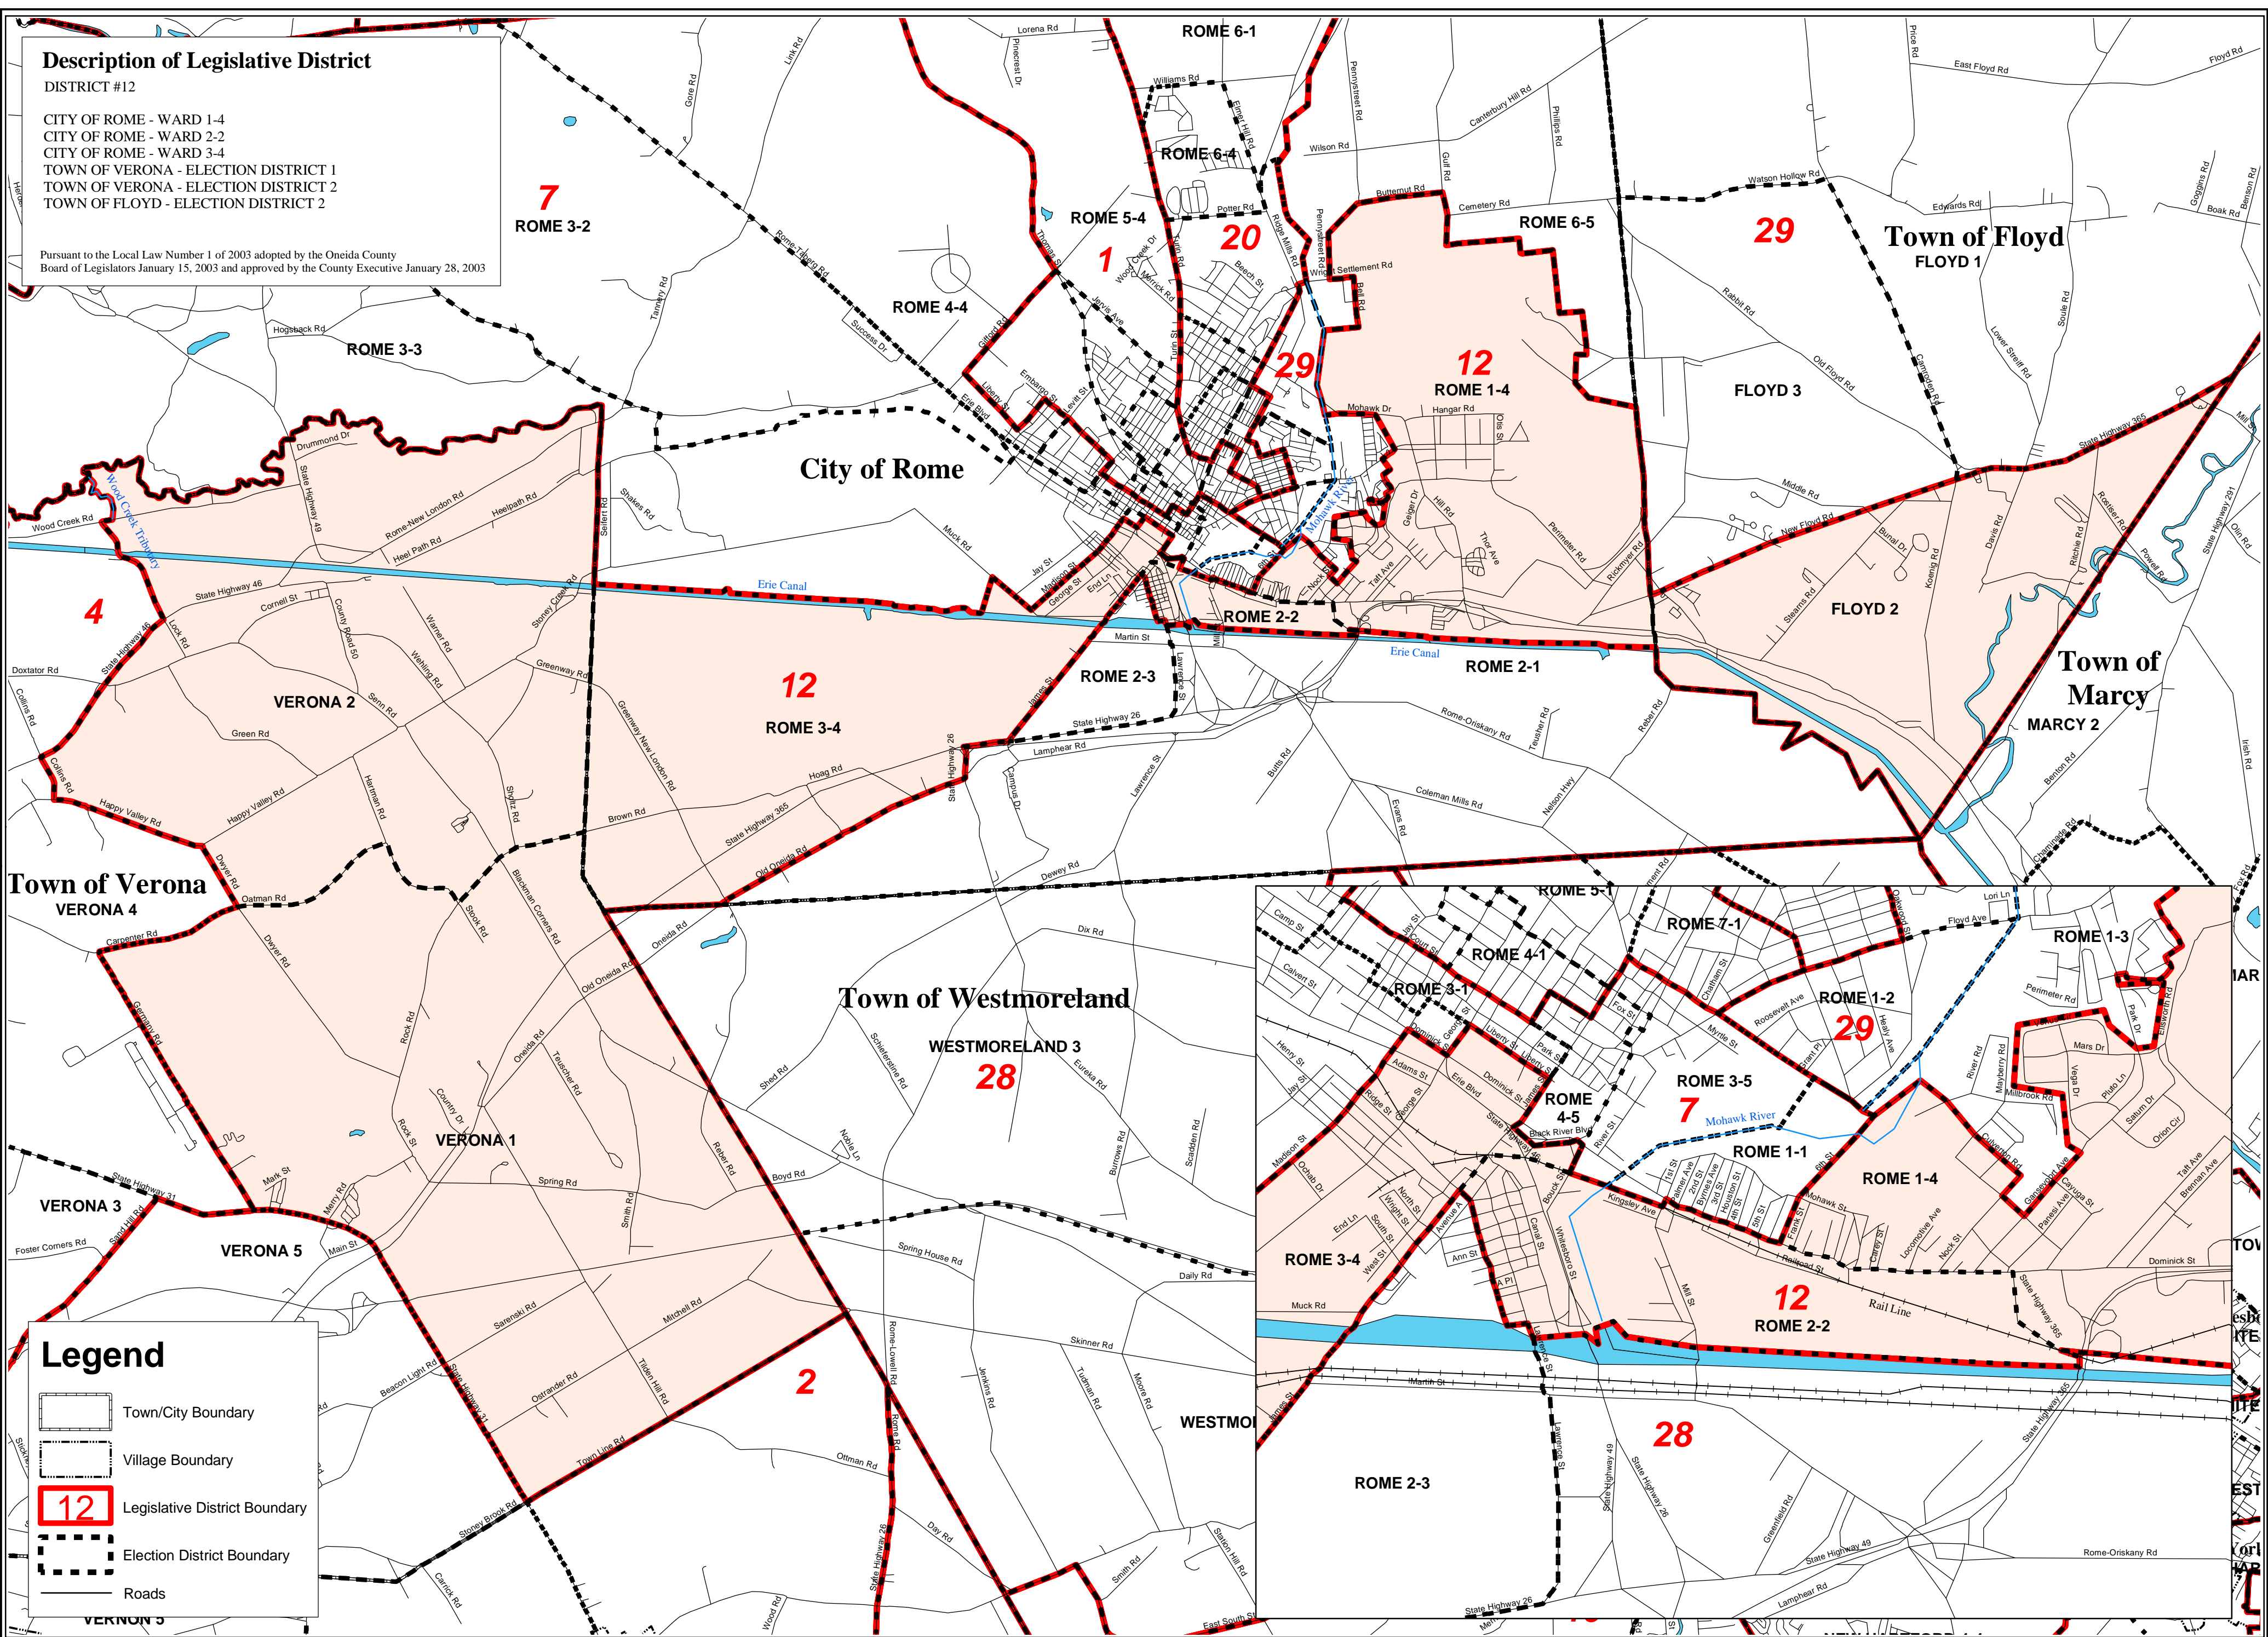

Description of Legislative District

DISTRICT #12
CITY OF ROME - WARD 1-4
CITY OF ROME - WARD 2-2
CITY OF ROME - WARD 3-4
TOWN OF VERONA - ELECTION DISTRICT 1
TOWN OF VERONA - ELECTION DISTRICT 2
TOWN OF FLOYD - ELECTION DISTRICT 2

Pursuant to the Local Law Number 1 of 2003 adopted by the Oneida County Board of Legislators January 15, 2003 and approved by the County Executive January 28, 2003

Legend

- Town/City Boundary
- Village Boundary
- Legislative District Boundary
- Election District Boundary
- Roads

Oneida County Legislative District #12

Date: April 1, 2003
Data Source: Census 2000