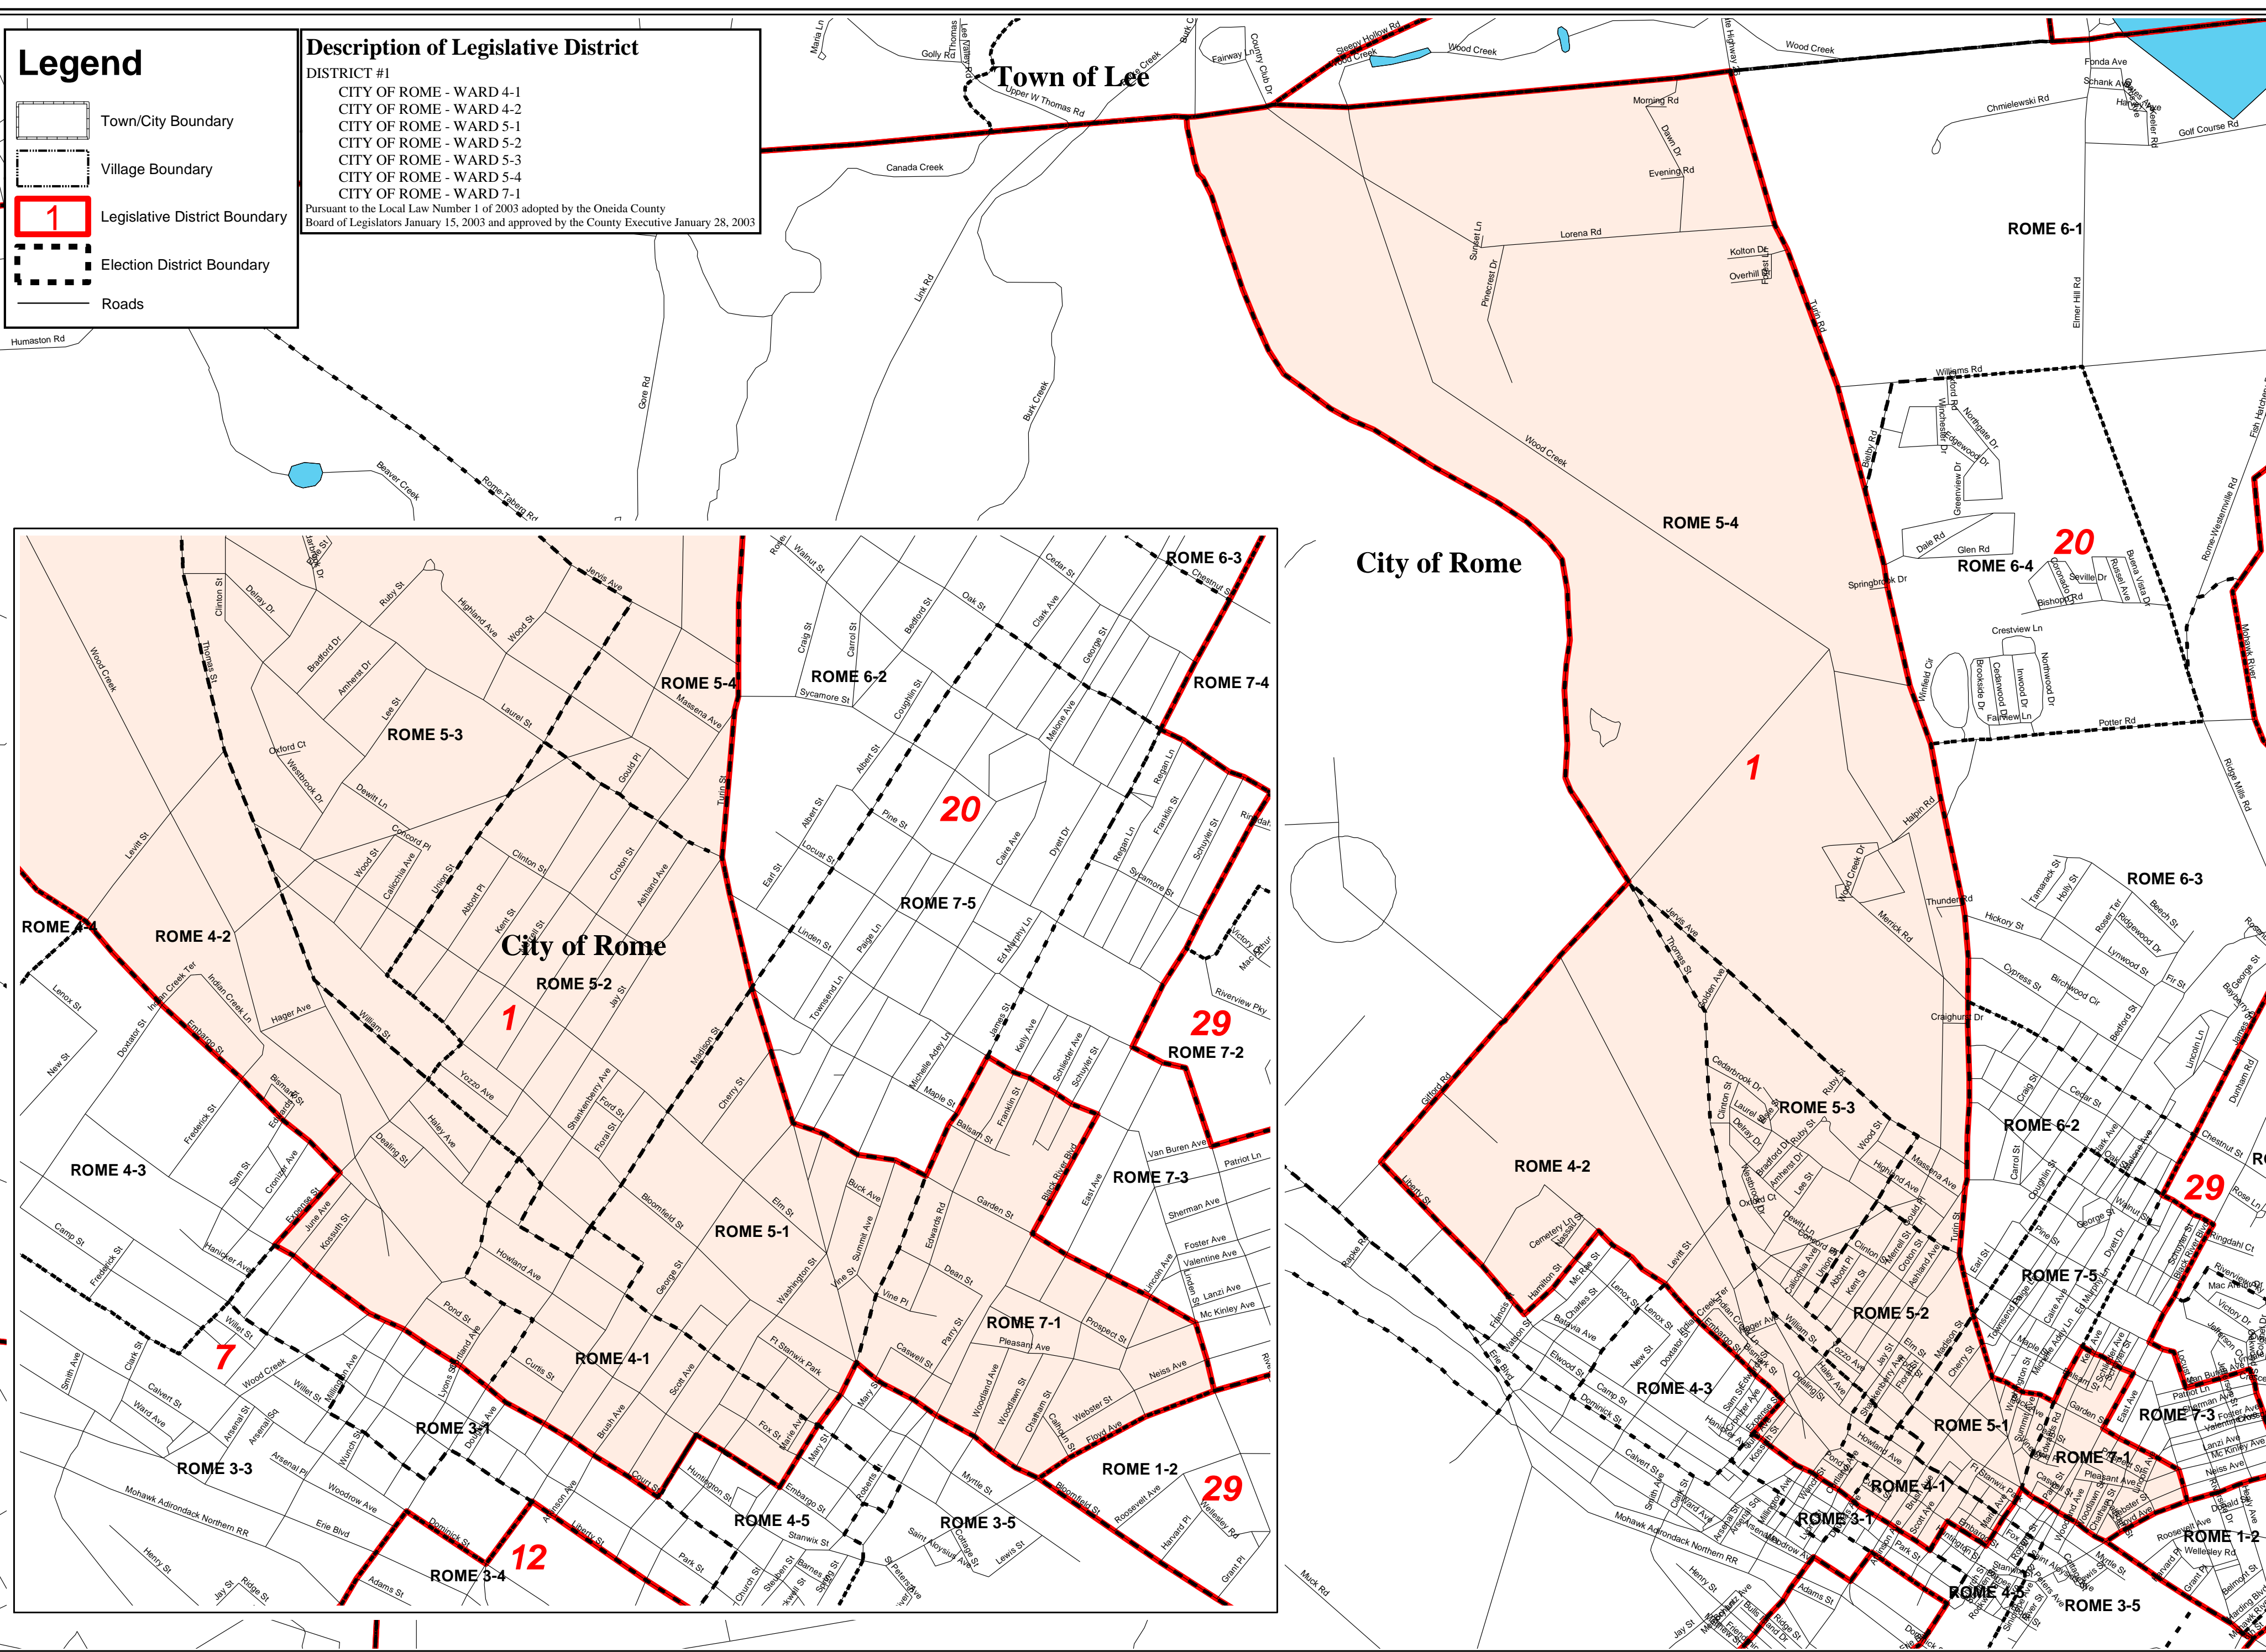

Legend

- Town/City Boundary
- Village Boundary
- Legislative District Boundary
- Election District Boundary
- Roads

Description of Legislative District
DISTRICT #1
CITY OF ROME - WARD 4-1
CITY OF ROME - WARD 4-2
CITY OF ROME - WARD 5-1
CITY OF ROME - WARD 5-2
CITY OF ROME - WARD 5-3
CITY OF ROME - WARD 5-4
CITY OF ROME - WARD 7-1
Pursuant to the Local Law Number 1 of 2003 adopted by the Oneida County Board of Legislators January 15, 2003 and approved by the County Executive January 28, 2003

Oneida County Legislative District #1